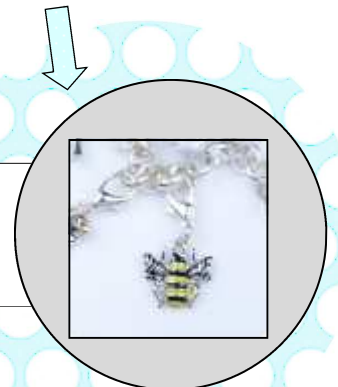

\$325 Wholesale

One step more & you'll
earn your beautiful 22'
Silver Necklace to begin
to build on thru 2014

**YOU CAN
DO IT!**

\$425 Wholesale

Yes that's right, just a bit
more & it's your
**Just My Luck Charm
&/or
New Silver Necklace!**

\$600 Wholesale

Add our Mascot, the Busy
Bumble Bee Charm &/or
New Silver Necklace!

Yes YOU can! When you WIN at the
\$425 level 5 out of the next 6 months,
this INITIAL CHARM is YOURS!

**Special
Consistency
CHARM**