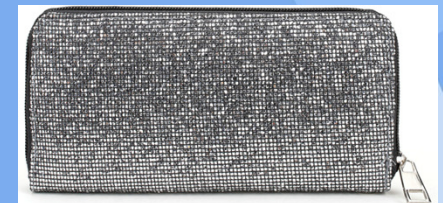

February Team Building

Each one reach one you and your new team member will earn your choice of these beautiful dangling earrings!

Two new team members and you earn this beautiful silver stud snap bracelet.

Three new team members and you earn your beautiful necklace perfect for your red jacket and your new blue director's suit.

Four new team members and you earn this sparkling zipper wallet.

Five new team members and you earn designer inspired red bag!

New York style Designer inspired Saffiano leather-like large tote bag Top zip closure & Twist lock closure Large double compartments Beautifully printed linings Center zip divider pocket Inside zipper pocket Cell phone compartment Exterior: back zipper pocket 6.25" handle drop Detachable adjustable 52" shoulder strap Measurement: 16 * 11.5 * 6 inches

Go on-target for your Cruze with \$5000 in team wholesale and earn the whole page!

Interview or bring 10 guest to the meeting February 1-14th and earn this awesome key ring and 15-28th earn these super sexy and fun sunglasses. "Your future is so bright you will need shades!"