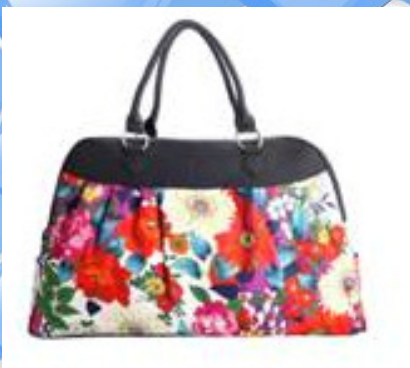

**Sell 75 items and order \$650 wholesale and receive your choice of one of these stunning earrings!**

**Sell 100 items and order \$850 wholesale and receive this stunning bracelet!**

---

**Sell 125 items and order \$1050 wholesale And receive your choice of earrings and a ring or bracelet! Or this awesome Overnight "Mary Poppins" style bag, perfect for Career Conference!**