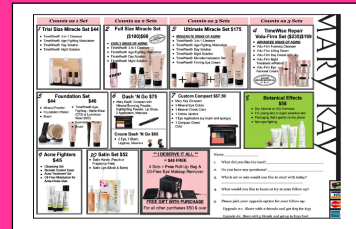

Pick Your First Prizes!

When you place your first inventory order within your FIRST WEEK (\$5,200-\$600) you earn your Money Bag! (your Director will place the order for you as her first gift to you)

When you start with a STAR order (\$1,800-\$5,200) you earn your laminated Roll-up Bag sheets!!

When you do your first 3 practice career surveys with your Director, you earn your Pearl earrings! Be a Pearl Girl! send your list to your Director & she'll do the rest!

When you do your 2nd 3 practice career surveys with your Director, you earn your Pearl bracelet! Be a Pearl Girl! Who do you know to share with?

When you either do your 3rd 3 practice career surveys with your Director OR you sign your 1st team member in your first 30 days, you earn your Pearl necklace!! The entire set!

When any of your new team members start with an inventory package of \$600-5,200, you earn a bangle! Keep collecting them each month as you build your team