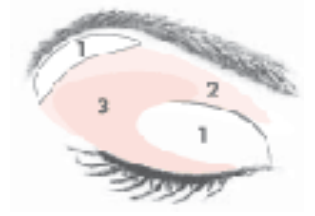

Hypnotic Hazel Eyes

Hazelnut mineral eye color can also be used as a brow perfecter.