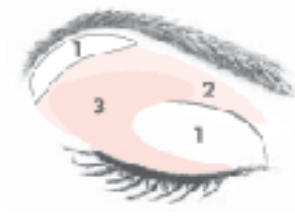

1
Silky
Caramel

2
Sienna

3
Midnight
Star

--	--	--

Gorgeous Green Eyes

Sienna mineral eye color can also be used as a brow perfecter.

1
Moonstone

2
Sienna