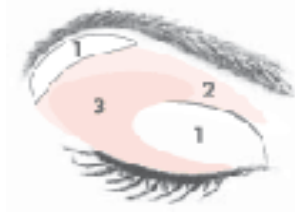

Brilliant Blue Eyes

Hazelnut mineral eye color can also be used as a brow perfecter.

1
Spun
Silk

2
Hazelnut

3
Chocolate
Kiss

--	--	--

Beautiful Brown Eyes

Sienna mineral eye color can also be used as a brow perfecter.

1
Silky
Caramel

2
Sienna

3
Midnight
Star

--	--	--

Gorgeous Green Eyes

Sienna mineral eye color can also be used as a brow perfecter.

1
Moonstone

2
Sienna