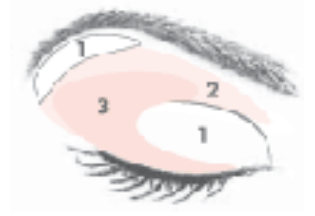

Brilliant Blue Eyes

Hazelnut mineral eye color can also be used as a brow perfecter.

1
Spun
Silk

2
Hazelnut

3
Chocolate
Kiss

--	--	--

Beautiful Brown Eyes

Sienna mineral eye color can also be used as a brow perfecter.

1
Silky
Caramel

2
Sienna

3
Midnight
Star

--	--	--

Gorgeous Green Eyes

Sienna mineral eye color can also be used as a brow perfecter.

1
Moonstone

2
Sienna