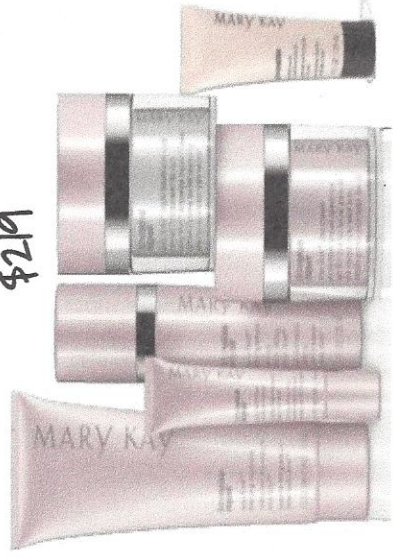

# GET SET FOR Beautiful Skin

## TimeWise Repair Skincare Set

\$219

Receive a Free Foundation Primer & Foundation Brush with the purchase of this set!